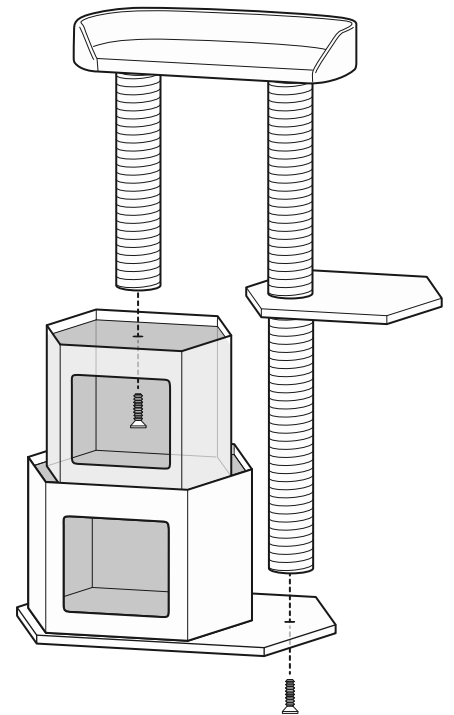

Sky Condo

Kitty Power Paws Model: #7319

Instructions online at www.prevuepet.com

read first REVIEW BEFORE ASSEMBLY

- TOOLS: Allen wrench is included. No other tools are necessary.

For assistance or replacement, please contact Prevue:

PHONE 1 (312) 243-3624
ONLINE www.prevuepet.com
EMAIL customerservice@prevuepet.com

1 PIECES

2 PIECES

3 PIECES

Tighten screws snugly to create stable connections.

Assembly completed.