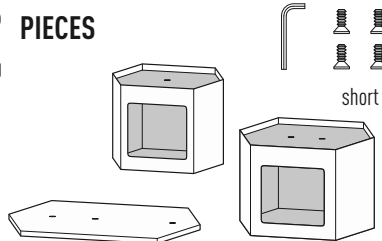

Sky Condo

Kitty Power Paws Model: #7319

Instructions online at www.prevuepet.com

read first REVIEW BEFORE ASSEMBLY

- TOOLS: Allen wrench is included. No other tools are necessary.

For assistance or replacement, please contact Prevue:

PHONE 1 (312) 243-3624
ONLINE www.prevuepet.com
EMAIL customerservice@prevuepet.com

1 PIECES

2 PIECES

3 PIECES

Tighten screws snugly to create stable connections.

Assembly completed.