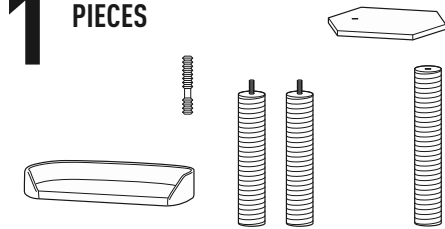

Sky Condo

Kitty Power Paws Model: #7319

Instructions online at www.prevuepet.com

read first REVIEW BEFORE ASSEMBLY

- TOOLS: Allen wrench is included. No other tools are necessary.

For assistance or replacement, please contact Prevue:

PHONE 1 (312) 243-3624
ONLINE www.prevuepet.com
EMAIL customerservice@prevuepet.com

1 PIECES

2 PIECES

3 PIECES

Tighten screws snugly to create stable connections.

Assembly completed.