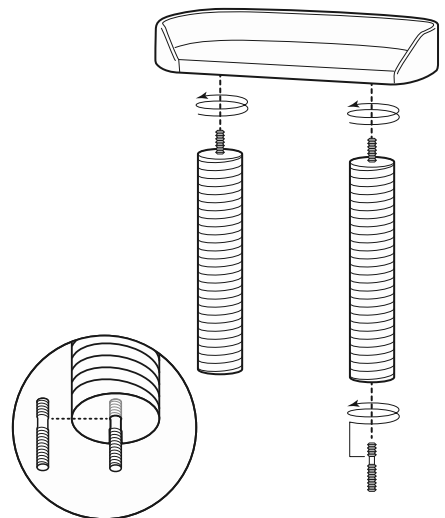

Sky Condo

Kitty Power Paws Model: #7319

Instructions online at www.prevuepet.com

read first REVIEW BEFORE ASSEMBLY

- TOOLS: Allen wrench is included. No other tools are necessary.

For assistance or replacement, please contact Prevue:

PHONE 1 (312) 243-3624
ONLINE www.prevuepet.com
EMAIL customerservice@prevuepet.com

1 PIECES

2 PIECES

3 PIECES

Tighten screws snugly to create stable connections.

Assembly completed.