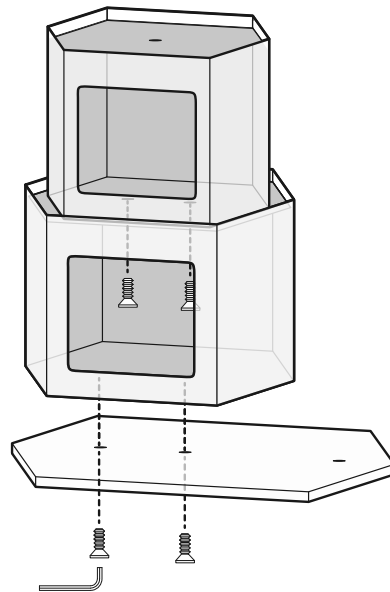

Sky Condo

Kitty Power Paws Model: #7319

Instructions online at www.prevuepet.com

read first REVIEW BEFORE ASSEMBLY

- TOOLS: Allen wrench is included. No other tools are necessary.

For assistance or replacement, please contact Prevue:

PHONE 1 (312) 243-3624
ONLINE www.prevuepet.com
EMAIL customerservice@prevuepet.com

1 PIECES

2 PIECES

3 PIECES

Tighten screws snugly to create stable connections.

Assembly completed.