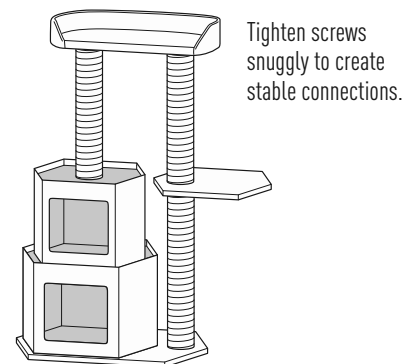

Sky Condo

Kitty Power Paws Model: #7319

Instructions online at www.prevuepet.com

read first REVIEW BEFORE ASSEMBLY

- TOOLS: Allen wrench is included. No other tools are necessary.

For assistance or replacement, please contact Prevue:

PHONE 1 (312) 243-3624
ONLINE www.prevuepet.com
EMAIL customerservice@prevuepet.com

1 PIECES

2 PIECES

3 PIECES

Tighten screws snugly to create stable connections.

Assembly completed.