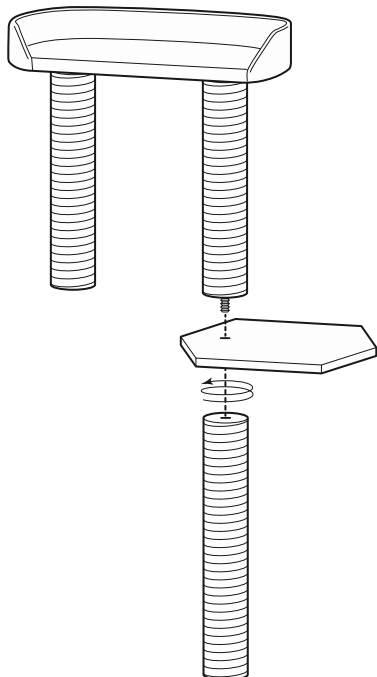

Sky Condo

Kitty Power Paws Model: #7319

Instructions online at www.prevuepet.com

read first REVIEW BEFORE ASSEMBLY

- TOOLS: Allen wrench is included. No other tools are necessary.

For assistance or replacement, please contact Prevue:

PHONE 1 (312) 243-3624
ONLINE www.prevuepet.com
EMAIL customerservice@prevuepet.com

1 PIECES

2 PIECES

3 PIECES

Tighten screws snugly to create stable connections.

Assembly completed.