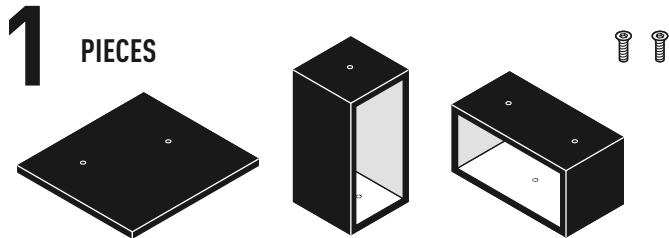

Domino

Kitty Power Paws Model: #7314

Instructions online at www.prevuepet.com

read first

REVIEW BEFORE ASSEMBLY

- TOOLS: Allen wrench is included. No other tools are necessary.

For assistance or replacement, please contact Prevue:

PHONE 1 (312) 243-3624
ONLINE www.prevuepet.com
EMAIL customerservice@prevuepet.com

Pre-assemble