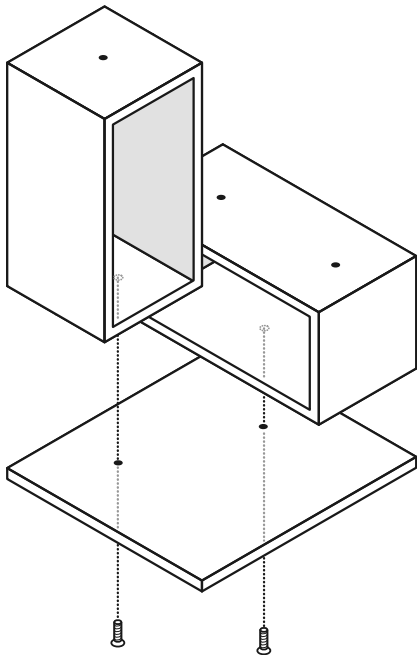

Domino

Kitty Power Paws Model: #7314

Instructions online at www.prevuepet.com

read first

REVIEW BEFORE ASSEMBLY

- TOOLS: Allen wrench is included. No other tools are necessary.

For assistance or replacement, please contact Prevue:

PHONE 1 (312) 243-3624
ONLINE www.prevuepet.com
EMAIL customerservice@prevuepet.com

Pre-assemble

After installing the screw, cover the head with a screw cap.

3 PIECES

Pre-assembly

After installing the screw, cover the head with a screw cap.

Pre-assembly

4 PIECES

After installing the screw, cover the head with a screw cap.

Assembly completed. ■