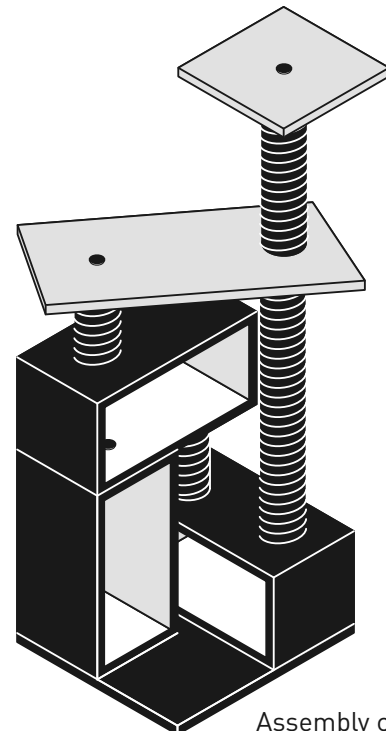

Domino

Kitty Power Paws Model: #7314

Instructions online at www.prevuepet.com

read first

REVIEW BEFORE ASSEMBLY

- TOOLS: Allen wrench is included. No other tools are necessary.

For assistance or replacement, please contact Prevue:

PHONE 1 (312) 243-3624
ONLINE www.prevuepet.com
EMAIL customerservice@prevuepet.com

Pre-assemble

After installing the screw, cover the head with a screw cap.

3 PIECES

Pre-assembly

After installing the screw, cover the head with a screw cap.

Pre-assembly

4 PIECES

After installing the screw, cover the head with a screw cap.

Assembly completed. ■