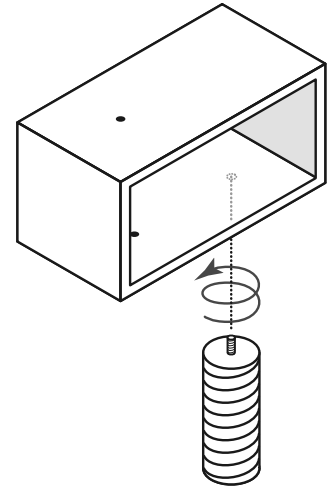

After installing the screw, cover the head with a screw cap.