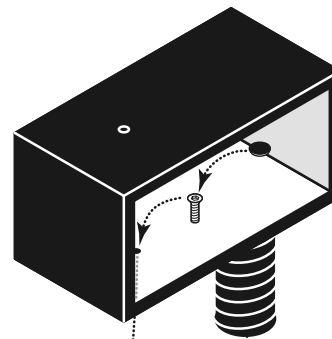

Domino

Kitty Power Paws Model: #7314

Instructions online at www.prevuepet.com

read first

REVIEW BEFORE ASSEMBLY

- TOOLS: Allen wrench is included. No other tools are necessary.

For assistance or replacement, please contact Prevue:

PHONE 1 (312) 243-3624
ONLINE www.prevuepet.com
EMAIL customerservice@prevuepet.com

Pre-assemble

After installing the screw, cover the head with a screw cap.

3 PIECES

Pre-assembly

After installing the screw, cover the head with a screw cap.

Pre-assembly

4 PIECES

After installing the screw, cover the head with a screw cap.

Assembly completed. ■