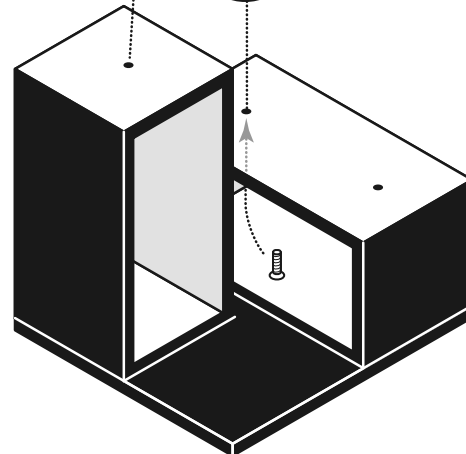

Domino

Kitty Power Paws Model: #7314

Instructions online at www.prevuepet.com

read first

REVIEW BEFORE ASSEMBLY

- TOOLS: Allen wrench is included. No other tools are necessary.

For assistance or replacement, please contact Prevue:

PHONE 1 (312) 243-3624
ONLINE www.prevuepet.com
EMAIL customerservice@prevuepet.com

Pre-assemble

After installing the screw, cover the head with a screw cap.