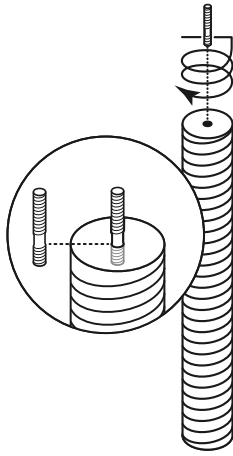

Domino

Kitty Power Paws Model: #7314

Instructions online at www.prevuepet.com

read first

REVIEW BEFORE ASSEMBLY

- TOOLS: Allen wrench is included. No other tools are necessary.

For assistance or replacement, please contact Prevue:

PHONE 1 (312) 243-3624
ONLINE www.prevuepet.com
EMAIL customerservice@prevuepet.com

Pre-assemble

After installing the screw, cover the head with a screw cap.

3 PIECES

Pre-assembly

After installing the screw, cover the head with a screw cap.

Pre-assembly

4 PIECES

After installing the screw, cover the head with a screw cap.

Assembly completed. ■