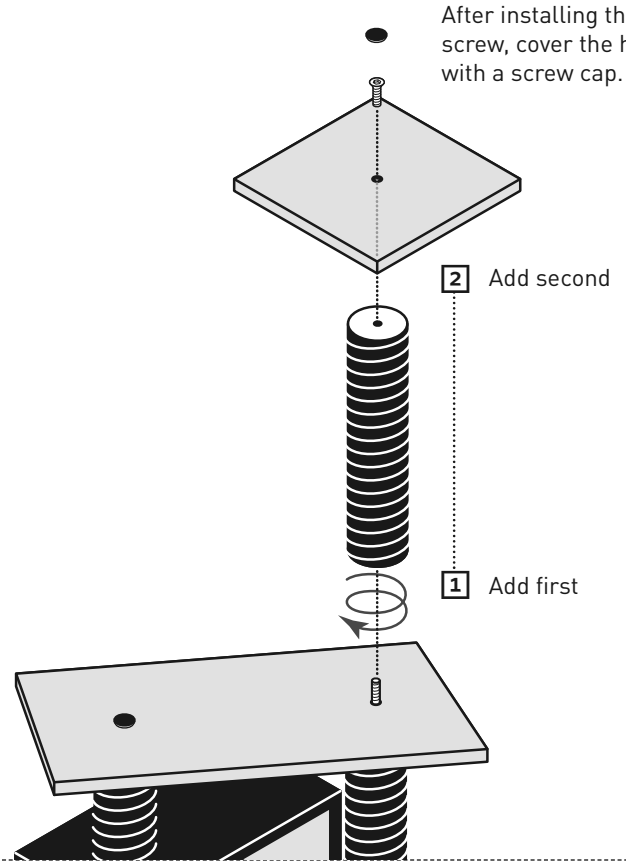

PHONE 1 (312) 243-3624
ONLINE www.prevuepet.com
EMAIL customerservice@prevuepet.com

Pre-assemble

After installing the screw, cover the head with a screw cap.

3 PIECES

Pre-assembly

After installing the screw, cover the head with a screw cap.

Pre-assembly

4 PIECES

After installing the screw, cover the head with a screw cap.

Assembly completed. ■