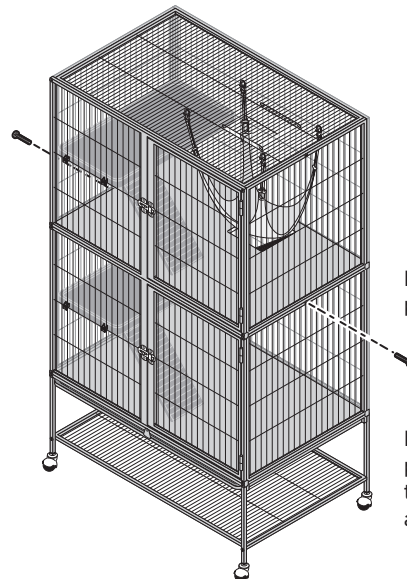

Place the covered mid-floor grille into place in the cage and replace the screws.

Place the covered bottom floor grille into place in the cage. Replace the ramp on the mid-level floor, if it was being used, and any other ramps or accessories.

VISIT www.prevuepet.com TO SEE MORE GREAT FERRET PRODUCTS from PREVUE!