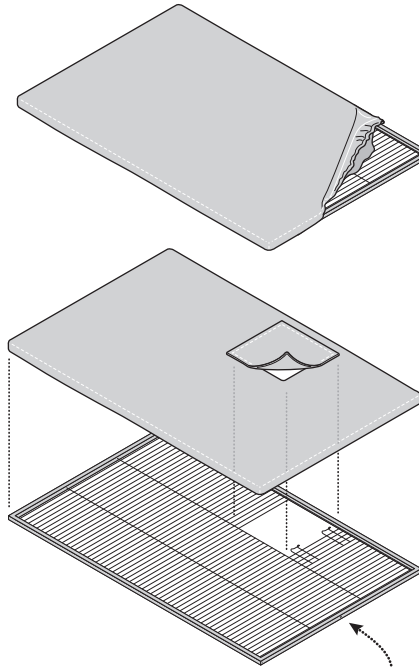

HOW TO INSTALL

Use the solid cover for your bottom cage floor grille. Pull the fitted cover over the sides of the grille as you would fitted sheets over a mattress.

Different models of the #485 cage have the mid-level floor opening in one of two positions. Find the cover with the opening that matches up with your mid-floor grille and pull the cover onto the grille.

On both ends, where screws hold the floor in place, carefully use a pointed object (ie: pen, pencil, scissors) to poke a starter hole through the fabric.

Poke a starter hole through the fabric on both ends.