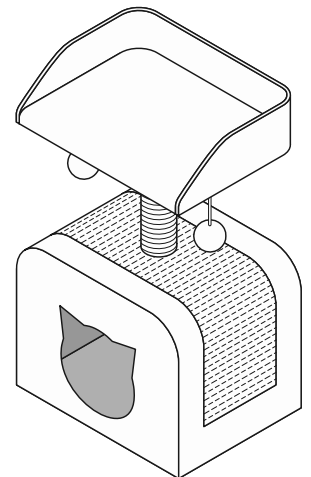

MODEL #
7325

Shag Hideaway ASSEMBLY

Instructions online at prevuepet.com

CUSTOMER SUPPORT

For assistance or replacement parts,
please contact Prevue Pet Products:

PHONE (312) 243-3624

ONLINE prevuepet.com

EMAIL customerservice@prevuepet.com

TOOLS: Hex Key (included) • For best results, follow Assembly Steps in the order presented.

1 PIECES

2 PIECES

Assembly completed. ■