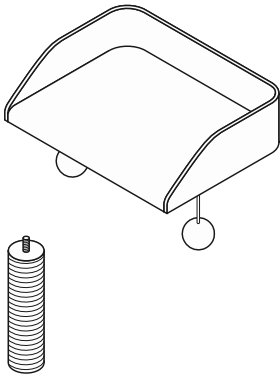

MODEL #
7325

Shag Hideaway ASSEMBLY

Instructions online at prevuepet.com

CUSTOMER SUPPORT

For assistance or replacement parts,
please contact Prevue Pet Products:

PHONE (312) 243-3624

ONLINE prevuepet.com

EMAIL customerservice@prevuepet.com

TOOLS: Hex Key (included) • For best results, follow Assembly Steps in the order presented.

1 PIECES

2 PIECES

Assembly completed. ■