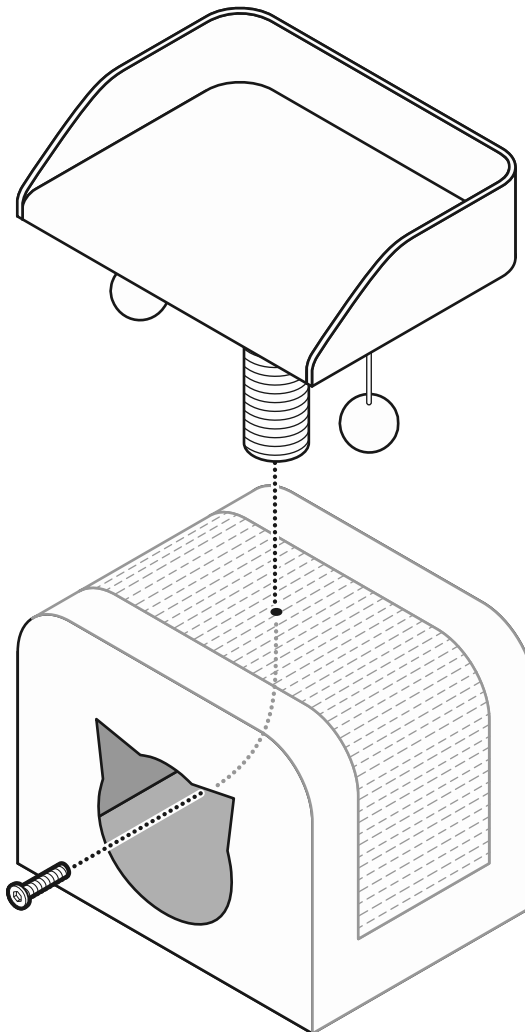

MODEL #
7325

Shag Hideaway ASSEMBLY

Instructions online at prevuepet.com

CUSTOMER SUPPORT

For assistance or replacement parts,
please contact Prevue Pet Products:

PHONE (312) 243-3624

ONLINE prevuepet.com

EMAIL customerservice@prevuepet.com

TOOLS: Hex Key (included) • For best results, follow Assembly Steps in the order presented.

1 PIECES

2 PIECES

Assembly completed. ■