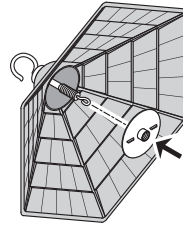

Hexagon Bird Cage

Model: # 31997 Bali
31998 Copacabana

read first REVIEW BEFORE ASSEMBLY

- **NOTE:** Assembly procedures are the same for all Hexagon models.
 - **TOOLS:** No tools are required.
- For assistance or replacement parts, please contact Prevue
TOLL-FREE 800.243.3624
ONLINE www.prevuepet.com

step 1 PARTS USED:

step 2 PARTS USED:

step 3 PARTS USED:

step 4 PARTS USED:

step 5 PARTS USED:

step 6 PARTS USED:

step 7