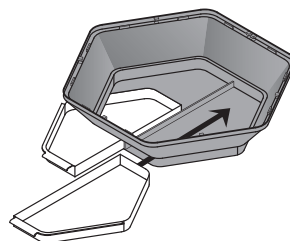

Hexagon Bird Cage

Model: # 31997 Bali
31998 Copacabana

read first REVIEW BEFORE ASSEMBLY

- **NOTE:** Assembly procedures are the same for all Hexagon models.
 - **TOOLS:** No tools are required.
- For assistance or replacement parts, please contact Prevue
TOLL-FREE 800.243.3624
ONLINE www.prevuepet.com

step 1 PARTS USED:

step 2 PARTS USED:

step 3 PARTS USED:

step 4 PARTS USED:

step 5 PARTS USED:

step 6 PARTS USED:

step 7