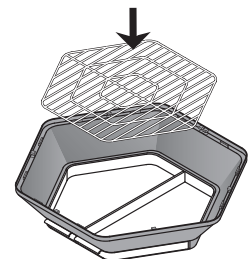

Hexagon Bird Cage

Model: # 31997 Bali
31998 Copacabana

read first REVIEW BEFORE ASSEMBLY

- **NOTE:** Assembly procedures are the same for all Hexagon models.
 - **TOOLS:** No tools are required.
- For assistance or replacement parts, please contact Prevue
TOLL-FREE 800.243.3624
ONLINE www.prevuepet.com

step 1 PARTS USED:

step 2 PARTS USED:

step 3 PARTS USED:

step 4 PARTS USED:

step 5 PARTS USED:

step 6 PARTS USED:

step 7