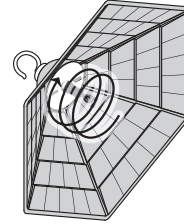

Hexagon Bird Cage

Model: # 31997 Bali
31998 Copacabana

read first REVIEW BEFORE ASSEMBLY

- **NOTE:** Assembly procedures are the same for all Hexagon models.
 - **TOOLS:** No tools are required.
- For assistance or replacement parts, please contact Prevue
TOLL-FREE 800.243.3624
ONLINE www.prevuepet.com

step 1 PARTS USED:

step 2 PARTS USED:

step 3 PARTS USED:

step 4 PARTS USED:

step 5 PARTS USED:

step 6 PARTS USED:

step 7