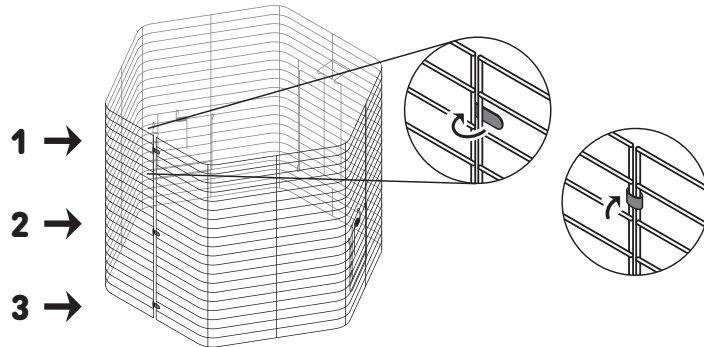

Hexagon Bird Cage

Model: # 31997 Bali
31998 Copacabana

read first REVIEW BEFORE ASSEMBLY

- **NOTE:** Assembly procedures are the same for all Hexagon models.
 - **TOOLS:** No tools are required.
- For assistance or replacement parts, please contact Prevue
TOLL-FREE 800.243.3624
ONLINE www.prevuepet.com

step 1 PARTS USED:

step 2 PARTS USED:

step 3 PARTS USED:

step 4 PARTS USED:

step 5 PARTS USED:

step 6 PARTS USED:

step 7